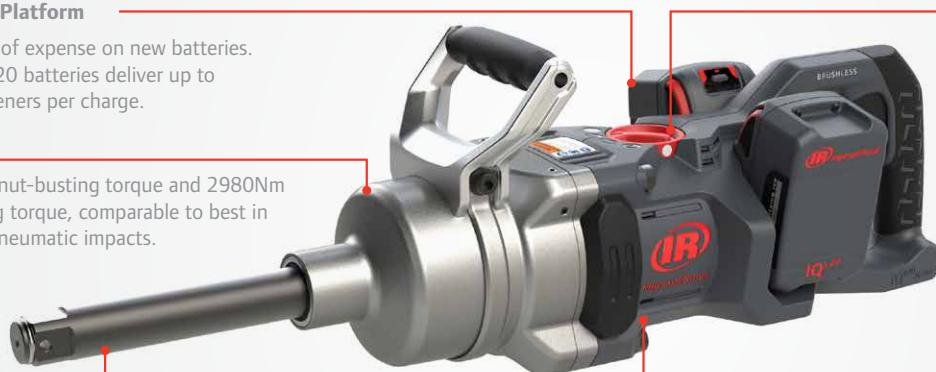

IQV Series 1" Cordless Impact Wrench

W9691 & W9491

REAL TOOLS FOR REAL WORK.™

Cut the Cord, not Power

W9691 & W9491 WORLD'S MOST POWERFUL Cordless Impact Wrench

The Ingersoll Rand® 1" cordless impact wrench combines the power of air with the freedom of cordless mobility. Give your operators the ability to move about freely, in applications where space and maneuverability are at a premium. W9691 immediately gives the operator the full amount of power required. With its quick setup W9691 lets operators get in and out faster. Ingersoll Rand innovation ensures balanced weight, ergonomic D-handle with 360 auxiliary handle, and protected IQV20 battery configuration with power for a full day's work.

Heavy Equipment

Oil & Gas

Truck Service

Railway Maintenance

Tool Features

Battery Platform

No need of expense on new batteries. Two IQV20 batteries deliver up to 250 fasteners per charge.

Power

4000Nm nut-busting torque and 2980Nm tightening torque, comparable to best in class 1" pneumatic impacts.

Accessibility

6" extended anvil for better access.

Durability

Backed up by IP56 rating, the tool has been put through the most rigorous testing to ensure it always performs in the face of the toughest applications.

Control

IQV Power Control System—easily switch between MAX, MID or Snug modes quickly

MODE	REVERSE MAX	SNUG MODE	MID POWER	FORWARD MAX
MAX TORQUE (Nm)	2980	250	540	2980
FREE SPEED (RPM)	890	500	540	890
SHUTOFF		✓	✓	